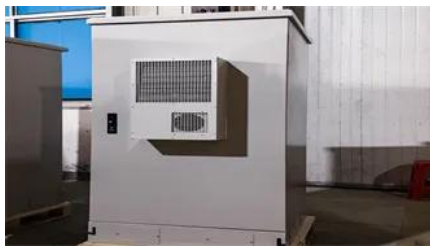

Zimbabwe

Rich in minerals and fertile land, and with a population that has the highest literacy rate in Africa, modern-day Zimbabwe has the potential for its people to live in prosperity and peace. Mile-wide