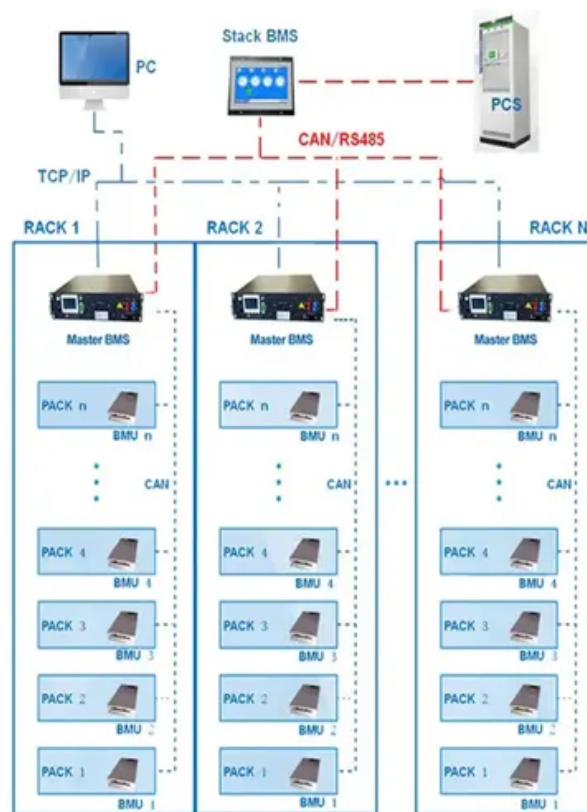

What's inside huawei's energy storage power supply

BMS Wiring Diagram

Overview

The UPS5000-H (200-1600kVA) is Huawei's high-density and high-efficiency modular UPS designed for medium- and large-sized data centers and critical power supply scenarios. It's equipped with the advanced 100 kVA/3U hot swappable power modules to achieve 1MVA in one rack, which.