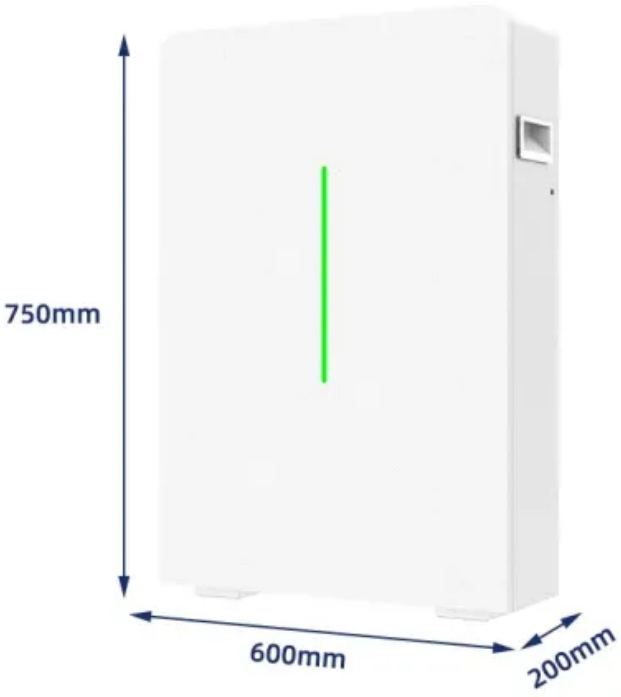

What is the standard for uninterruptible power supply in Wellington

Overview

IEC 62040-1:2017 applies to movable, stationary, fixed or built-in UPS for use in low-voltage distribution systems and that are intended to be installed in an area accessible by an ordinary person or in a restricted access area as applicable, that deliver fixed frequency AC output.