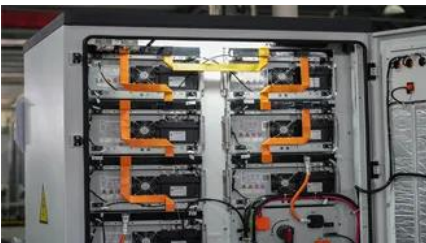

[List of Liquid Cooling Energy Storage Companies Announced](#)

Liquid cooling storage containers represent a significant breakthrough in the energy storage field, offering enhanced performance, reliability, and efficiency. This blog will

[Top Africa Thermal Energy Storage Companies & How to Compare](#)

Utility companies aiming for grid stability might prefer Siemens or ABB for their proven scalability. Industrial firms seeking cost-effective solutions could lean toward EnergyNest or Calmac.