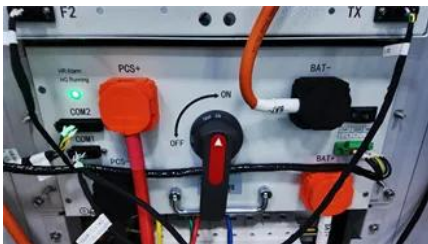

Partly Cloudy today with a high of 81°F and a low of 63°F. There is a 40% chance of precipitation.

OUTDOOR IP55 ENCLOSURE TECHNICAL GUIDE

Designed for outdoor deployment, the cabinet features weather-resistant construction, efficient ventilation or air conditioning, and options for battery and DC distribution integration.