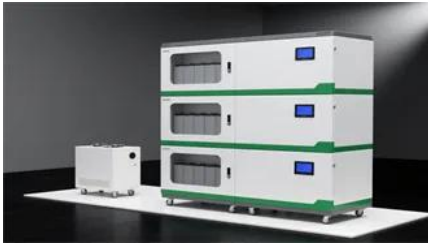

[The Role of Battery Cabinet Systems in Modern Energy Storage](#)

A battery cabinet system is an integrated assembly of batteries enclosed in a protective cabinet, designed for various applications, including peak shaving, backup power, power quality

[Use Definition & Meaning , Britannica Dictionary](#)

She quickly used up (all of) her inheritance. Don't shower too long and use up (all) the hot water.

[Decoding the Power Blueprint: How Battery Energy Storage Cabinets](#)

Let's crack open the battery energy storage cabinet power generation schematic diagram - not with a screwdriver, but with some juicy technical insights. These modern marvels aren't just oversized

[Utility-scale battery energy storage system (BESS)](#)

Battery storage systems are emerging as one of the potential solutions to increase power system flexibility in the presence of variable energy resources, such as solar and wind, due to their unique

BATTERY ENERGY STORAGE SYSTEMS (BESS)

A PCS is the critical device that allows a battery system to convert DC stored energy into AC transmissible energy. The PCS also controls the charging and discharging process of the battery and