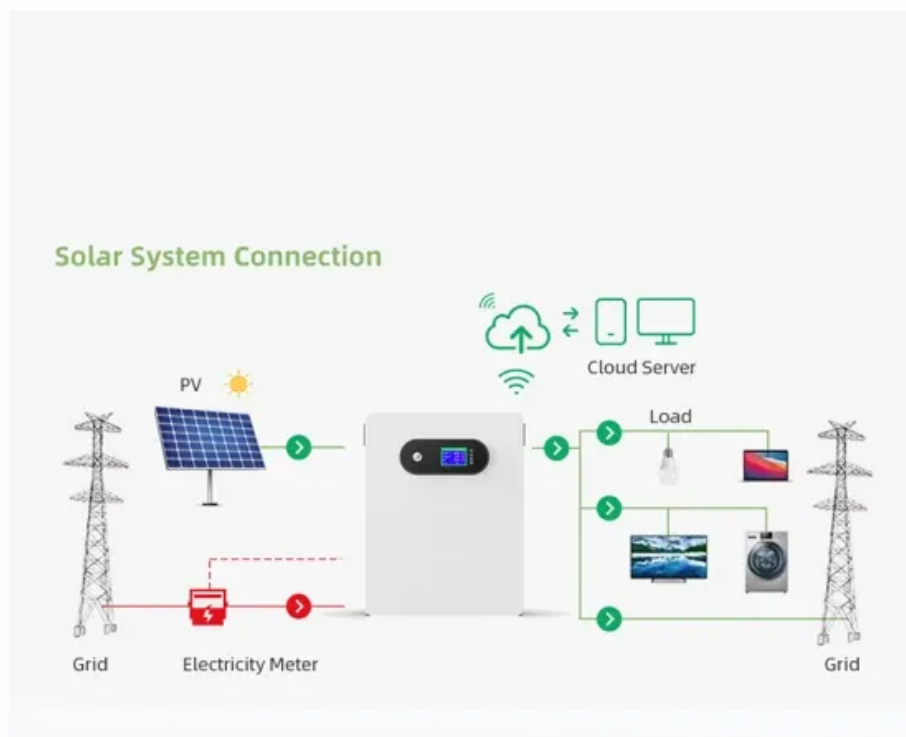

Transmission nodes use 1200mm deep outdoor cabinets in Germany

Transmission nodes use 1200mm deep outdoor cabinets in Germany

[Outdoor Telecom Cabinet](#) , [Outdoor Telecom Enclosures](#) , [Cube Cabinet](#)