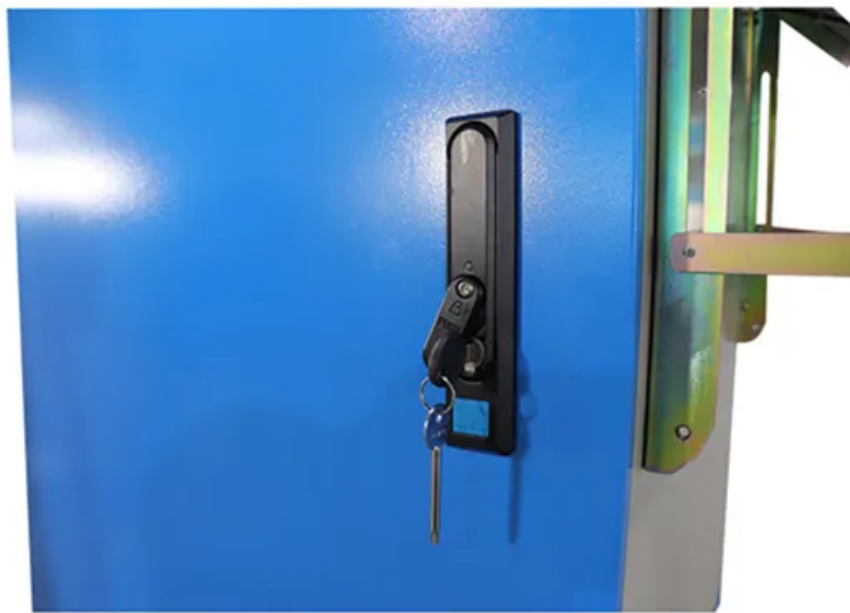

# The high voltage outlet cabinet energy storage cannot be closed

## The high voltage outlet cabinet energy storage cannot be closed

---

[Energy Storage Cabinet High-Voltage Box Fails to Power On? A](#)

The high-voltage box, as the core control hub of the energy storage system, will cause the entire system to shut down if it fails to power on. Quickly locating the fault point can not only