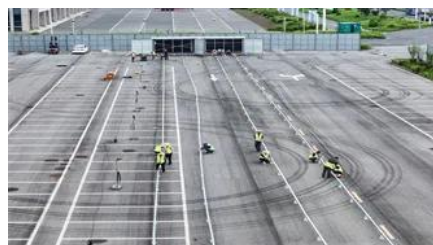

[Suriname , History, Geography, Politics, Culture, Language, Location](#)

Suriname is a small, ethnically diverse South American country. It lies on South America's northeastern Atlantic coast, bordered by French Guiana, Guyana, Brazil, and the Atlantic Ocean.