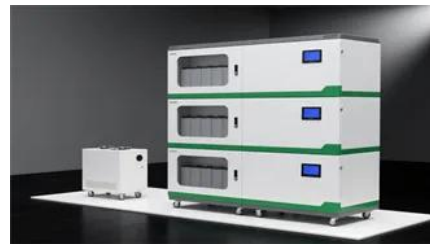

[Apartments Near SLU . The Standard at St. Louis](#)

Located just minutes away from Saint Louis University, our apartments near SLU put residents in the middle of all the action, close to campus and other popular destinations for shopping, dining, and