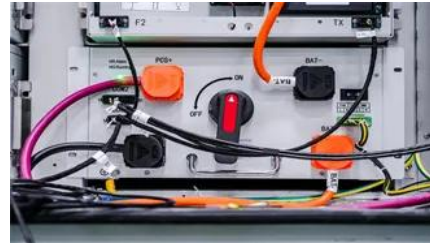

far as I can tell (test), all special characters seem to be