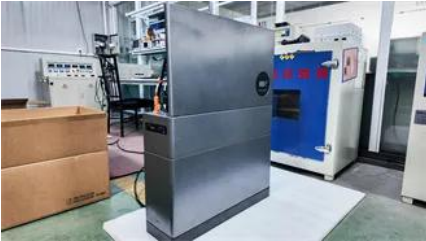

Southeast Healthcare is a comprehensive provider of mental/behavioral health, chemical dependency, primary healthcare, dental, homeless and vocational services assisting diverse populations