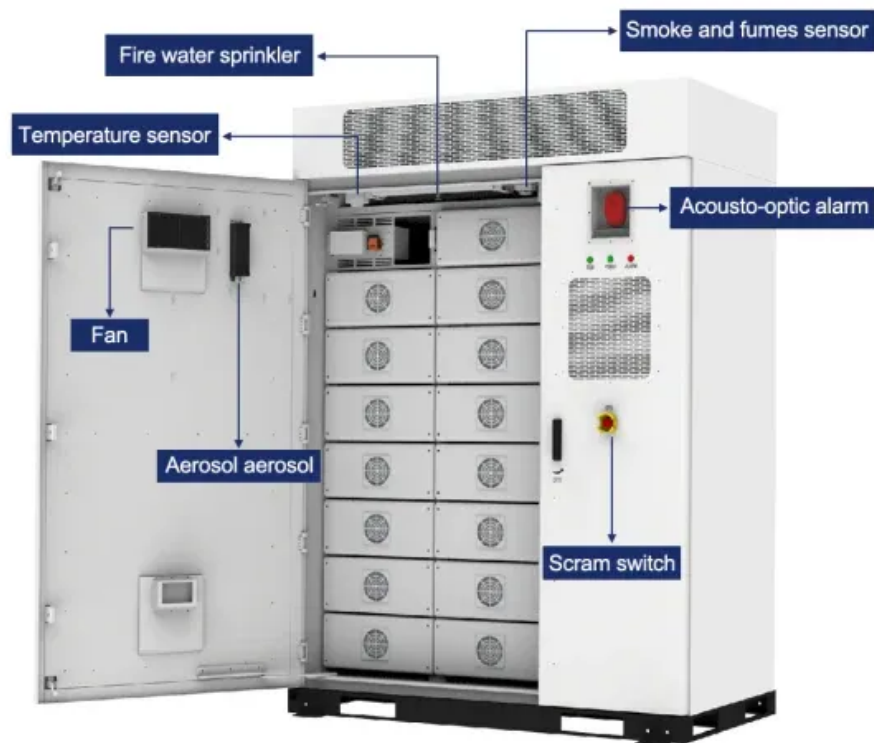

Singapore smart pv-ess integrated cabinet 5mw