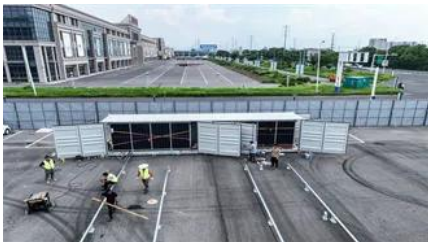

[San Salvador Lithium Battery Energy Storage Cabinet](#)

Our latest Energy Storage Cabinet is designed for both on-grid and off-grid applications, combining advanced LFP (LiFePO4) battery technology with intelligent EMS protection for maximum