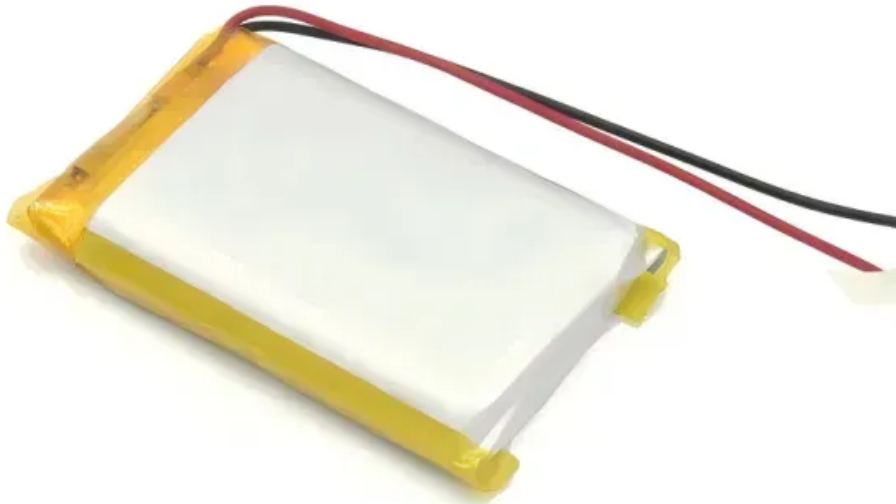

San Marino s largest energy storage power station

Overview

Spearheaded by Terra-Gen, this behemoth stands in California, USA, as the largest battery storage system worldwide, boasting an impressive 875 MW / 3,287 MWh across 4,600 acres.