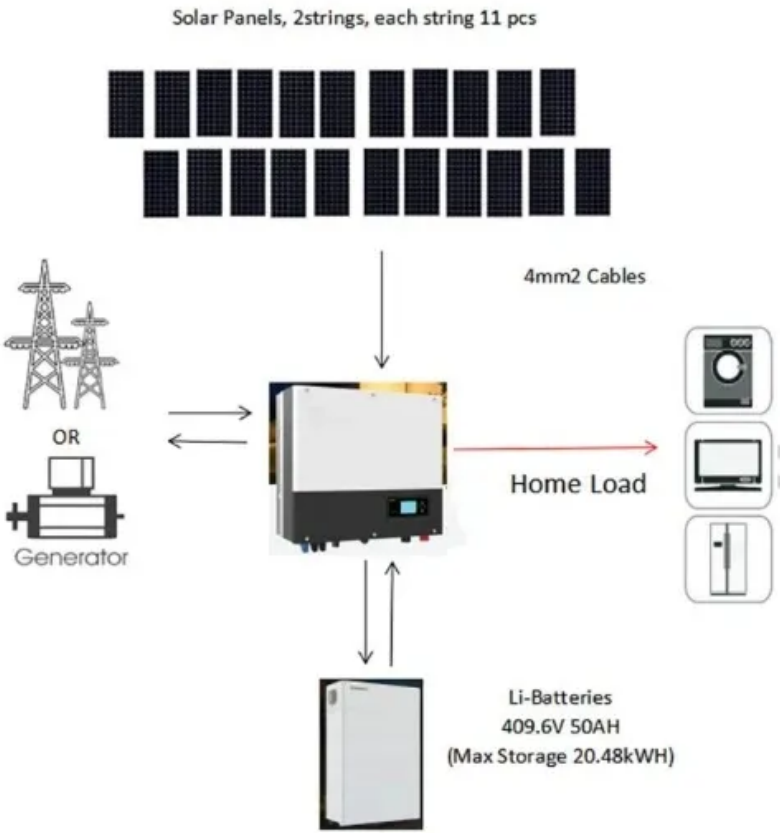

# San Marino Solar Energy Storage Cabinet Small