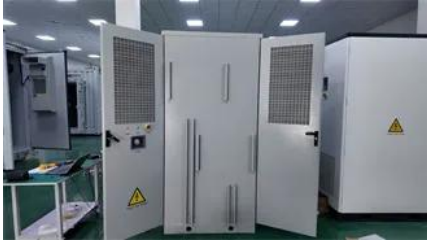

Retail of IP54 Outdoor Fast Charging Cabinet for Photovoltaics

---