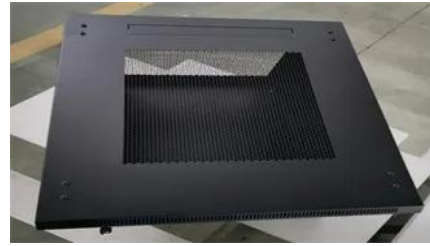

Visit our Showroom to experience the thrill of the hunt, get inspired by eye-catching designer tablescapes, and take a tour through tableware history in our museum of fascinating finds. We look

[Gift and Specialty Shops , Replacements, Ltd.](#)

From newly-arrived pieces and vintage favorites to seasonal dinnerware and great gift ideas, this curated collection of special finds is fun to explore.