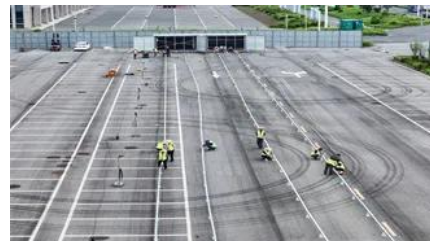

Cant Connect to Live via ethernet port

I am trying to connect my Xbox 360 to the internet via a ethernet cable between my laptop that is ran off of my router. I get me Xbox to connect to the network but it then times out trying to