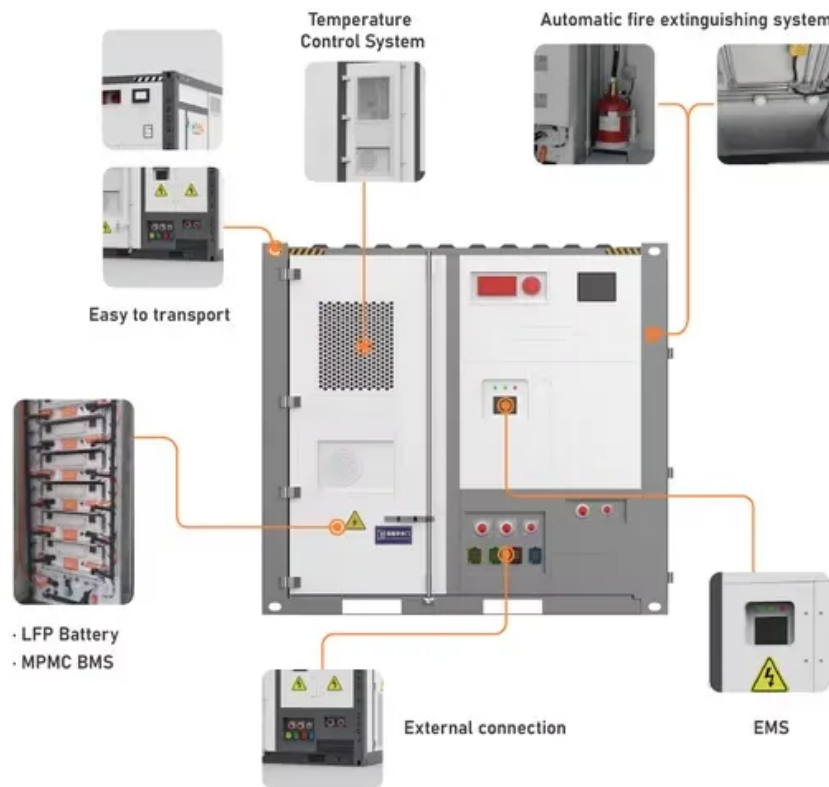

## Overview

---

Long-Duration Storage - 215kWh LiFePO4 battery provides 6,000+ cycles at 80% DoD (10+ year lifespan). Extreme Environment Ready - IP54-rated steel cabinet operates at -30°C to 55°C with integrated HVAC.