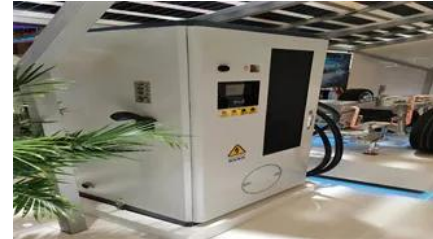

slowing down and unwinding outdoors. comfort and contemporary design to outdoor living. of relaxation for everyday use. season. Designed for comfort that lasts. indoors or out. resist, to live with the

Contact Us

For catalog requests, pricing, or partnerships, please visit:
<https://european-startups.eu>