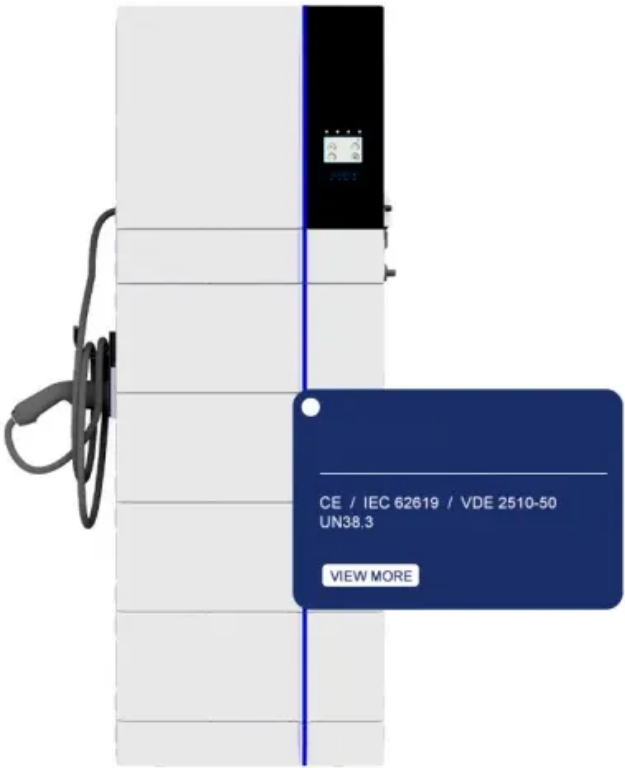

Outdoor solar power hub 650w