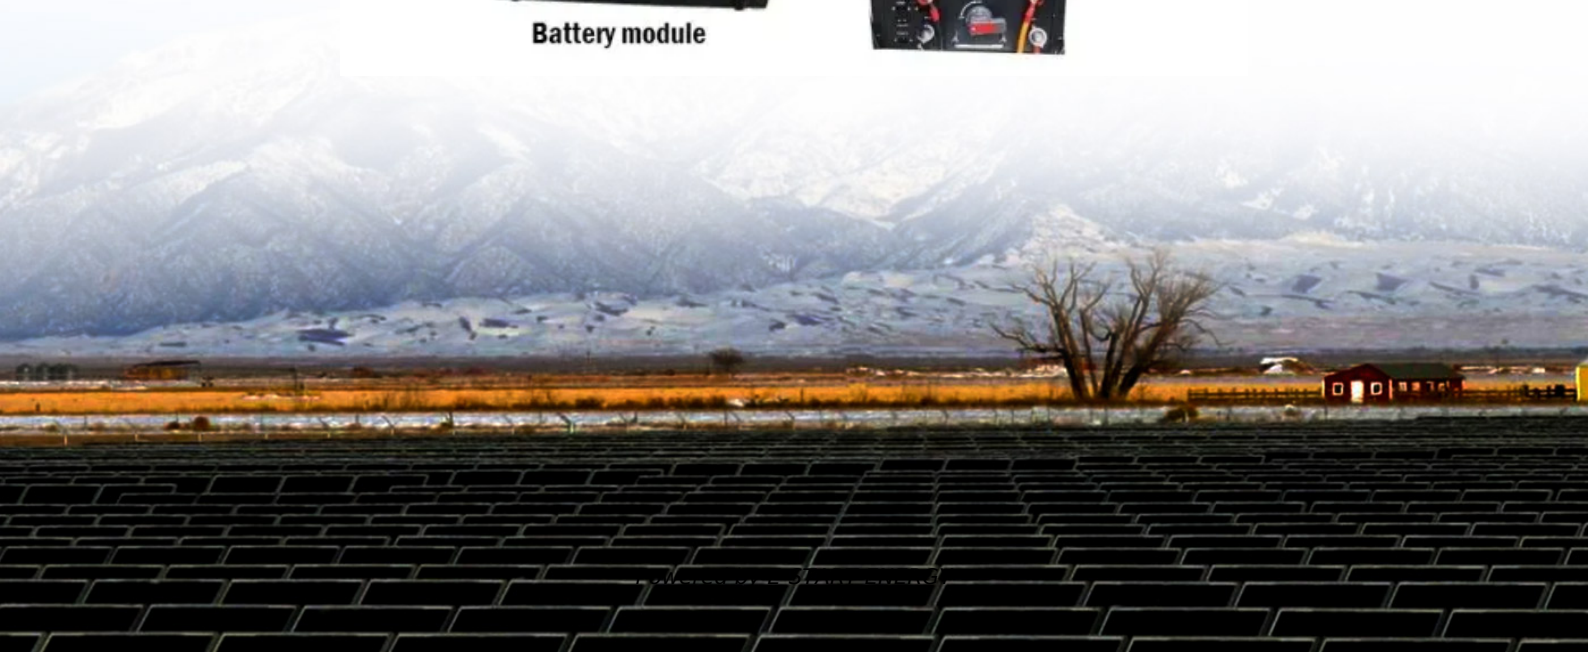

Outdoor energy storage cabinet must be connected to the base station