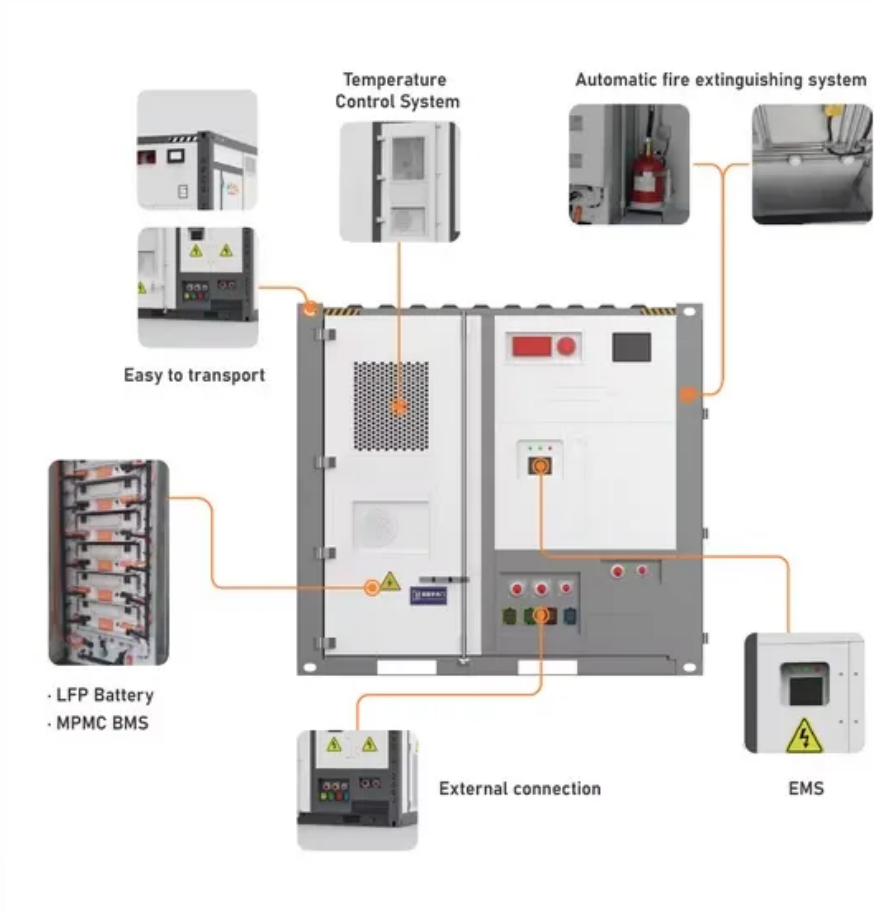

Outdoor cabinet 600kW tender quotation