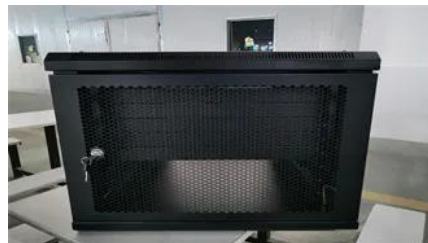

LUNA2000-200KWH-2H1 Smart String ESS

Installation Environment Requirement Battery temperature control mode 4,000 m Outdoor installation Industrial-grade air conditioner Fire suppression of energy storage system