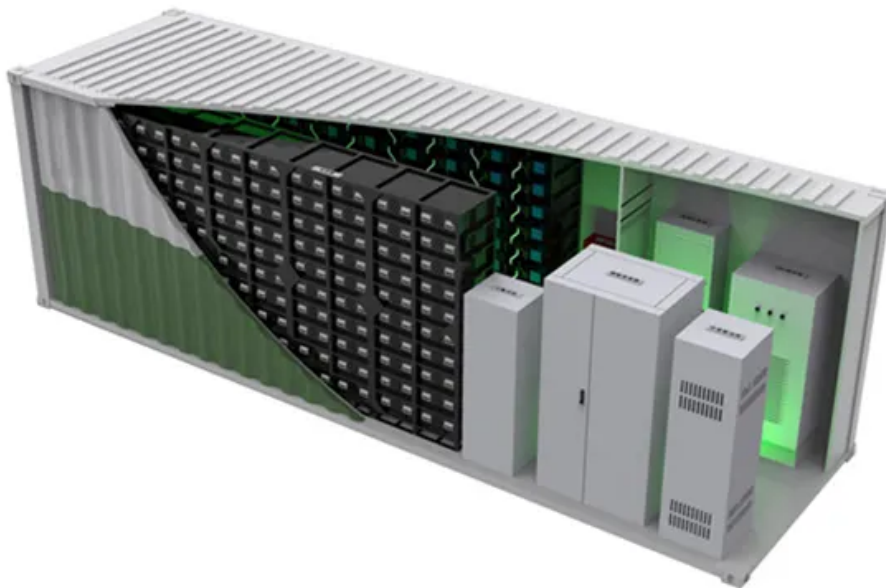

# Off-grid solar energy cabinet for island use 20 feet

## Overview

---

Off-Grid Solar Containers transforms 20-foot shipping containers into complete, turnkey electricity generators-engineered for the places where conventional infrastructure can't reach, and built for those who refuse to compromise on reliability.

## Off-grid solar energy cabinet for island use 20 feet

### [20 ft Shipping Container Office Solar Off Grid](#)

This container can be run solely off batteries or you can just plug it in. Without the batteries it's self-sufficient with the sun up if you don't