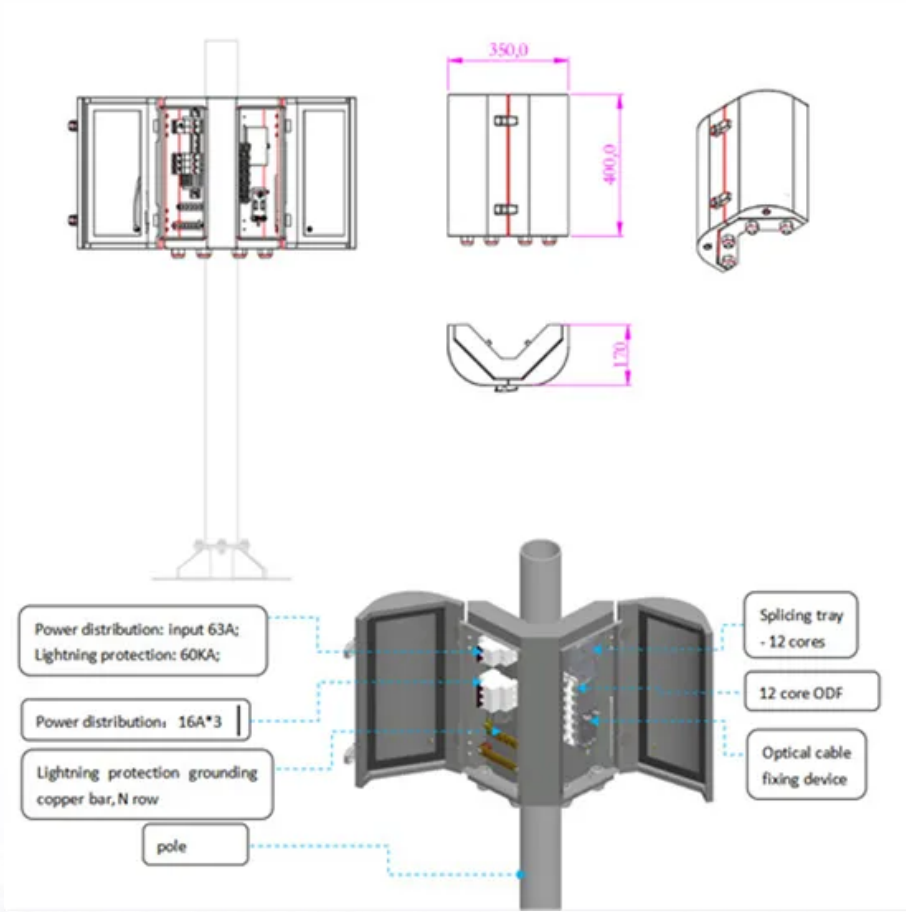

Northwest Intelligent Energy Storage Cabinet Rack Type for Microgrids

Overview

Featuring lithium-ion batteries, integrated thermal management, and smart BMS technology, these cabinets are perfect for grid-tied, off-grid, and microgrid applications. Explore reliable, and IEC-compliant energy storage systems designed for renewable integration, peak.

Northwest Intelligent Energy Storage Cabinet Rack Type for Microgrid

Convert cm to feet

Instant free online tool for centimeter to foot conversion or vice versa. The centimeter to foot conversion table and conversion steps are also listed.