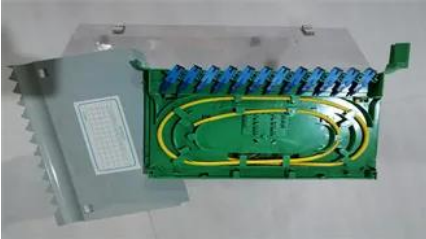

Northwest Intelligent Energy Storage Cabinet 600mm Deep