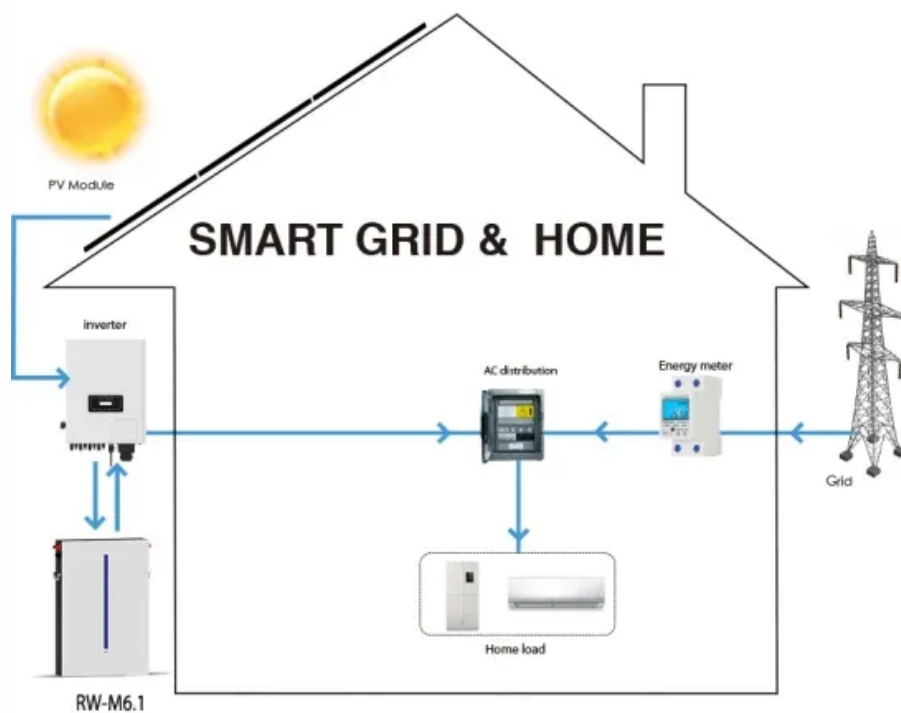

North Asia 5G solar container communication station inverter solution

North Asia 5G solar container communication station inverter solution

[Maseru 5G solar container communication station inverter grid](#)

Maseru 5G solar container communication station inverter grid-connected 5g communication base station inverter grid-connected Oct 30, 2025 . Fully meet the requirements of rapid 5G

[5G SOLAR CONTAINER COMMUNICATION STATION INVERTER](#)

A solar-powered 5G telecom cabinet includes photovoltaic panels, hybrid inverters, lithium batteries, and remote monitoring systems. Operators select each component based on site

[Solar container communication station inverter grid connection](#)

The integrated containerized photovoltaic inverter station centralizes the key equipment required for grid-connected solar power systems -- including AC/DC distribution, inverters, monitoring,

[Nouakchott 5G solar container communication](#)