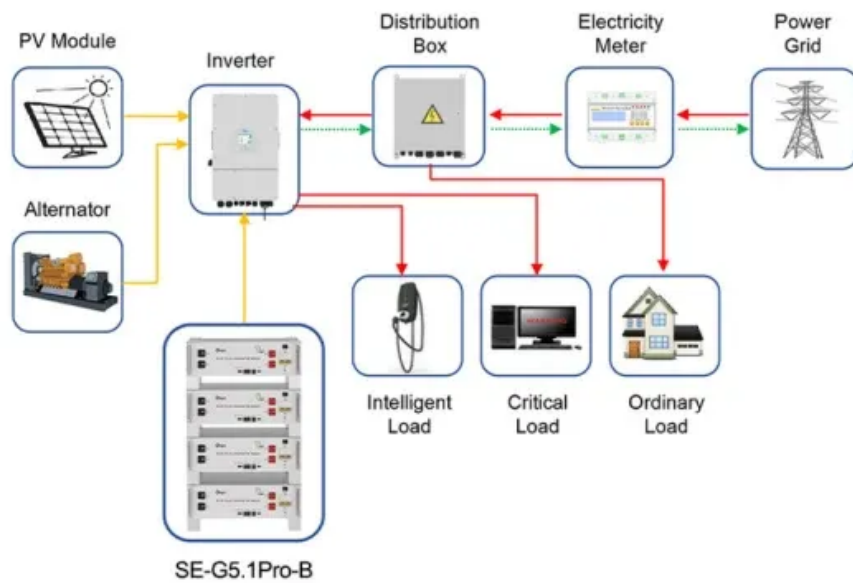

New Zealand Battery Energy Storage Cabinet 150kW Warranty Period