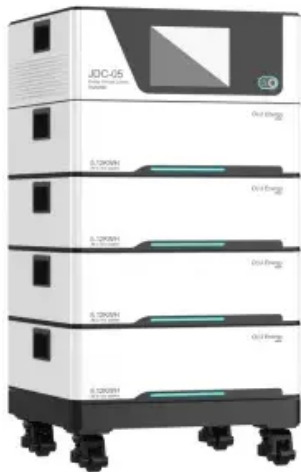

Mobile Outdoor Cabinet for Field Operations