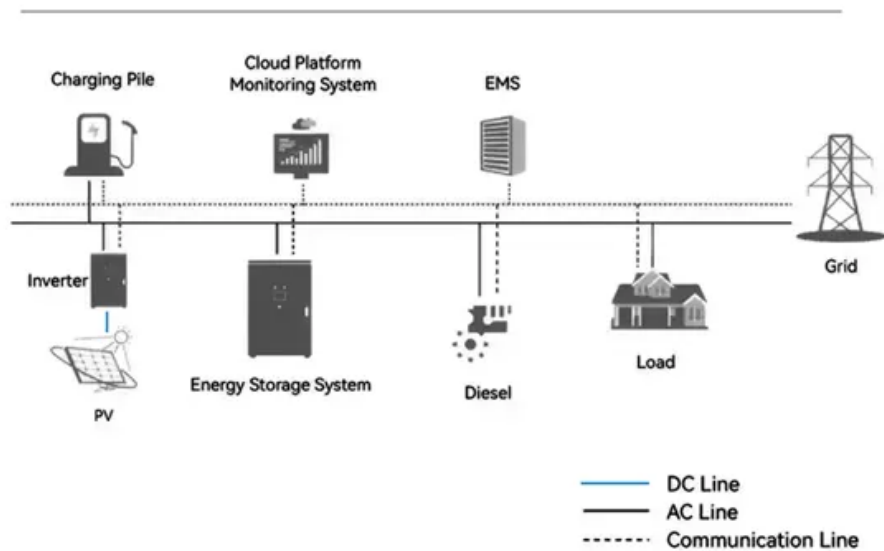

Mobile Energy Storage Battery Cabinet for Highway Use

System Topology

Mobile Energy Storage Battery Cabinet for Highway Use

Outdoor Cabinet Energy Storage System

The Outdoor Cabinet Energy Storage System is a fully integrated solution that combines safe battery storage, intelligent power management, and weatherproof protection for solar and telecom applications.

[Mobile BESS , Portable Energy Storage for Emergency & Off-Grid](#)

Engineered for rapid deployment, our mobile battery storage systems provide fast dependable power for emergency power needs, temporary or remote power needs, etc., without the noise or emissions of