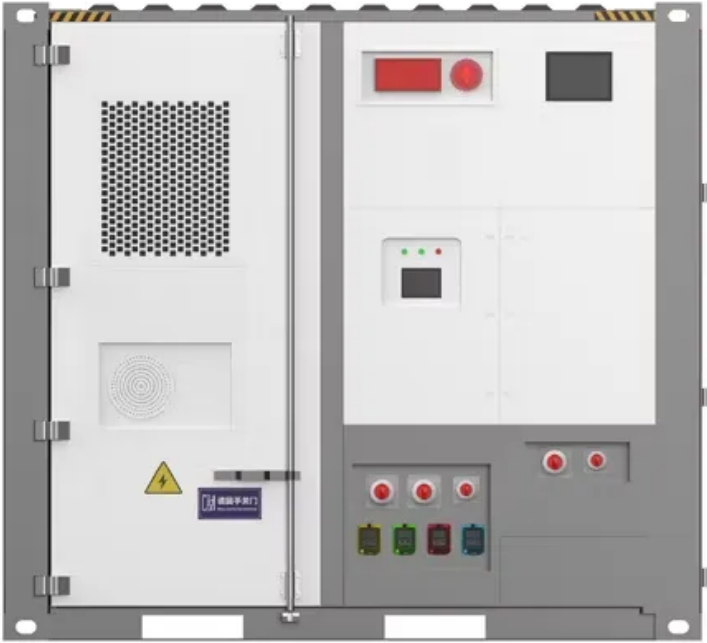

Metro Communication Power Supply Cabinet IP67

Metro Communication Power Supply Cabinet IP67

[Metro SXRTGS3 Starsys Mobile Supply Cabinet](#)

Whether short or tall, narrow or wide, Starsys mobile supply cabinets can be configured in countless ways to customize your storage space. Corrosion-proof