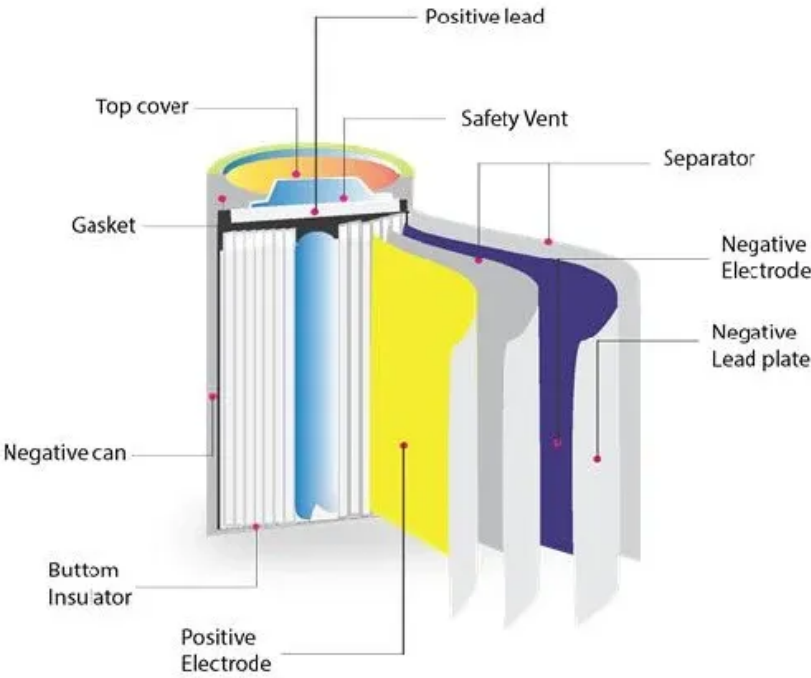

M12 solar double glass module

M12 solar double glass module

Akcome

Fire class A, harsh environment adaptability
Consists of double-glass, with special design cells and outstanding anti-PID performance. 30-year power warranty The bifacial module ensures 30-year