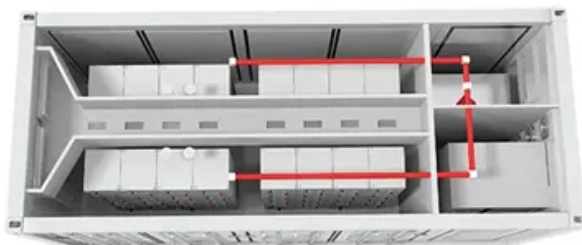

Lilongwe Off-Grid Solar Container 125ft Price List