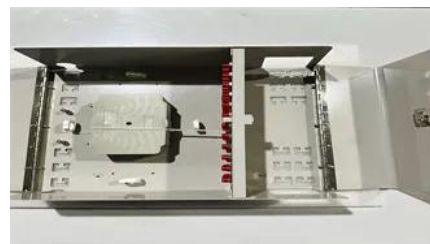

[Exchange Rates: Live and Historical Currency, Cryptocurrency](#)

With our live currency conversion tool, you can find out the latest price of all foreign currencies (US Dollar, Euro, Canadian Dollar, British Pound Sterling, Chinese Yuan, Japanese Yen),