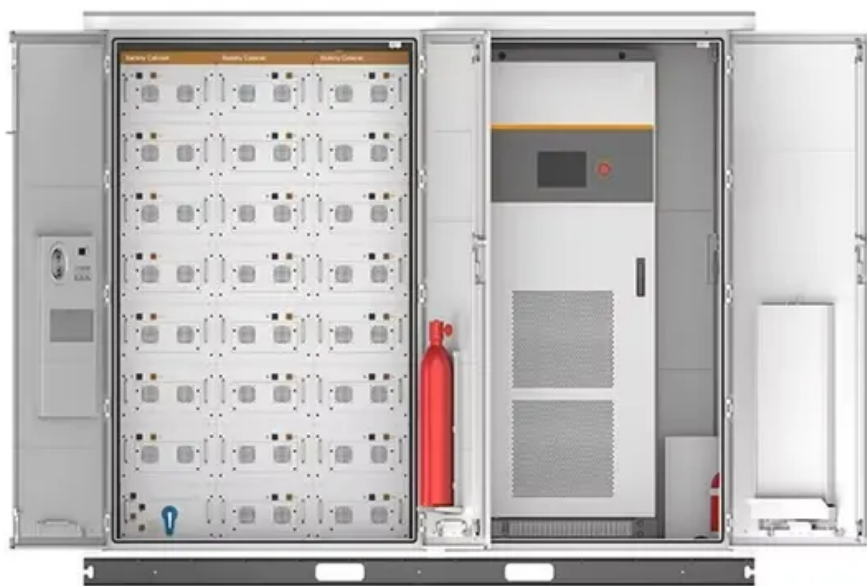

## Overview

---

What is AA 110 curtain wall system?

Applications: The Photovoltaic AA 110 is a curtain wall. Suitable for all types of buildings (low, mid and high-rise).