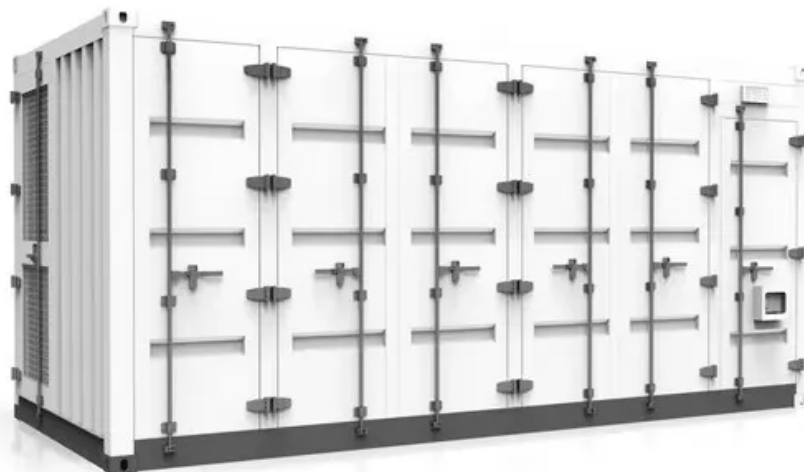

# Integrated free installation bracket photovoltaic

## Overview

---

The IR-T1 is the first of its kind and the only tile roof hook that requires no removal of tiles and no roof penetration at all and is stronger than traditional tile roof hooks.

[Protea\(TM\) Bracket Exposed Fastener Metal Roof](#)

Protea Bracket is designed for mounting solar PV components for attachment to face-fastened trapezoidal rib metal roof panels.

**Integrated Psych**

What is an integrated approach? We use a combination of innovative practices that work together to provide complete mental health wellness. Medication management, ketamine/Spravato treatment,