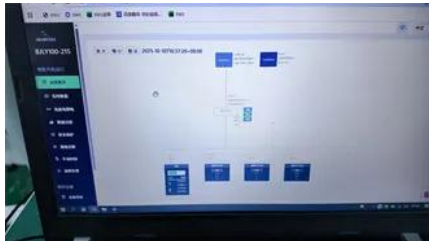

Question Asked 9 years, 3 months ago Modified 9 years, 3 months ago

Sol-Ark Shut-down procedure

I went through a few cycles of shutting down and restarting my Sol-Ark inverter today. Incorporating a new set of batteries (a subject all to itself for a forum like this, which I'll post later)

[Is it correct to use the expression "I have also attached " in an e](#)

Question 1: It is grammatical to use in an email and just tells the recipient what you have attached to the email. I would prefer "Enclosure:" for a more formal email though. Question 2: You do

[How to switch off Inverter when not in use](#)

Whether you're going on vacation, performing maintenance, or simply looking to save some energy, understanding how to properly turn off your

Contact Us

For catalog requests, pricing, or partnerships, please visit:
<https://european-startups.eu>