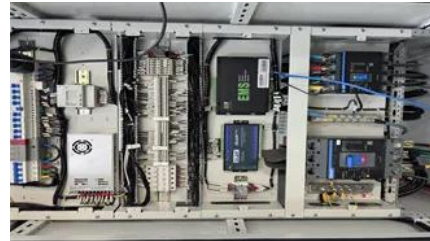

Contact Us

For catalog requests, pricing, or partnerships, please visit:
<https://european-startups.eu>