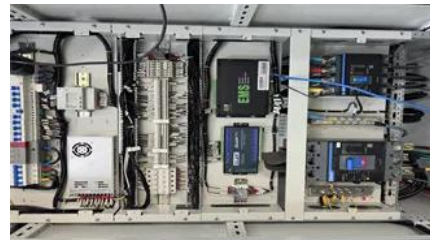

Be ready to find a lost Android device

Step 4: Find offline devices and devices without power To help you find offline items with Find Hub, if you don't have one, set a PIN, pattern, or password on your Android device. Learn how to set screen