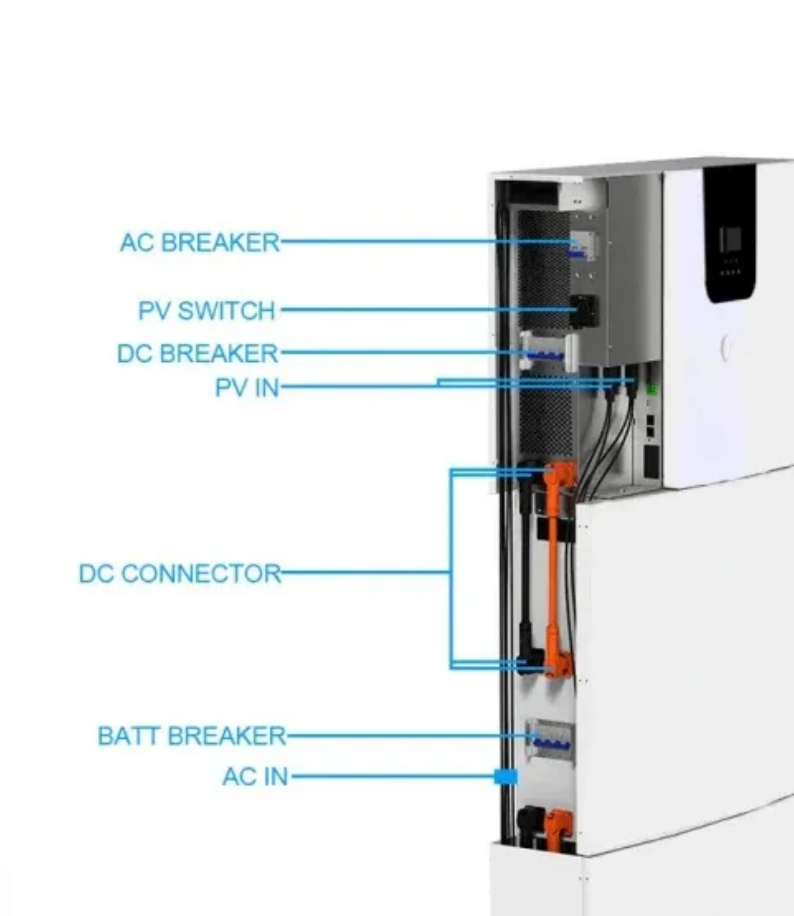

How to connect the transformer to the energy storage cabinet

Overview

Transformers play a crucial role in grid-direct PV and energy storage projects for C&I behind-the-meter systems. As the industry continues to evolve, the need for transformers to pair the PV or ESS inverter voltage to existing points of interconnection becomes paramount.

How to connect the transformer to the energy storage cabinet

[How to connect a voltage transformer? Engineer's](#)

The fundamental approach to connecting any transformer or voltage transformer is centered on strict adherence to safety protocols. This involves