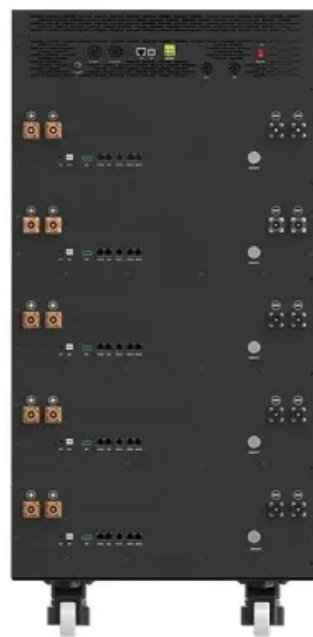

How to connect the ground wire of solar container battery cabinet

Positive

Back

Overview

Install copper-clad ground rods at least 8 feet deep and connect them to your solar array frames, inverter, and battery bank using 6 AWG copper wire. Ground your off-grid solar system properly to protect against lightning strikes and electrical faults.

How to connect the ground wire of solar container battery cabinet

[Online Case Information , CA Child Support Services](#)

Customer Connect is California Child Support's self-service platform, giving you 24/7 access to the information you need about your case.

[How to Ground Off-Grid Solar Systems , Tech Tips](#)

Connect Ground Wires: Use high-quality copper wire to connect all metallic components (solar panels, inverters, battery enclosures) to your

[Grounding a Metal Solar Battery Box: Essential Safety Tips for Your](#)

Connecting the grounding wire involves securely attaching one end of the wire to the grounding rod and the other end to the metal solar battery box. Ensure connections are tight and that

Sign In , Connect , McGraw Hill