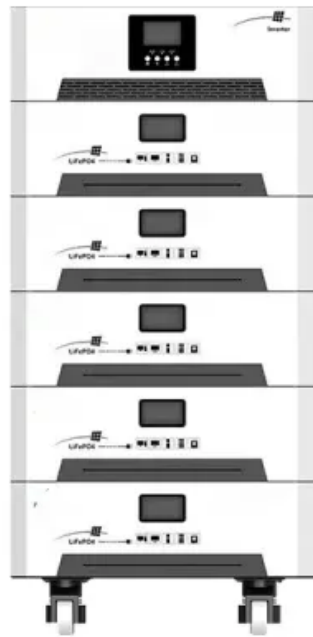

How to connect the ground wire of solar container battery cabinet

Positive

Back

Overview

Install copper-clad ground rods at least 8 feet deep and connect them to your solar array frames, inverter, and battery bank using 6 AWG copper wire. Ground your off-grid solar system properly to protect against lightning strikes and electrical faults.

How to connect the ground wire of solar container battery cabinet

[Online Case Information , CA Child Support Services](#)

Customer Connect is California Child Support's self-service platform, giving you 24/7 access to the information you need about your case.