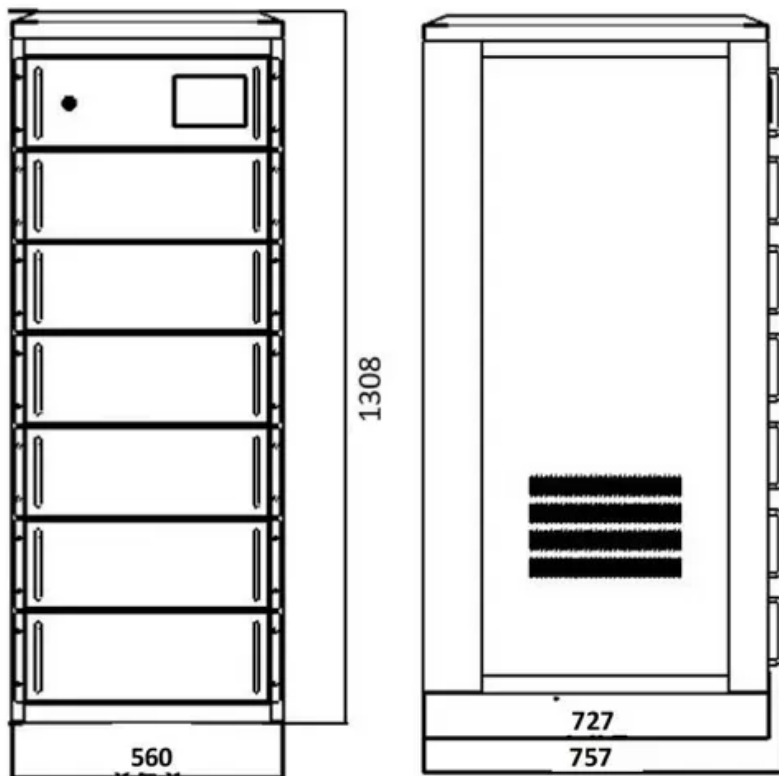

How much electricity can 40 kilowatts of solar energy generate

How much electricity can 40 kilowatts of solar energy generate

Daily Solar Production Calculator

Understanding how much solar energy your system produces daily is essential for efficient energy planning, cost savings, and reducing reliance on traditional power sources. This