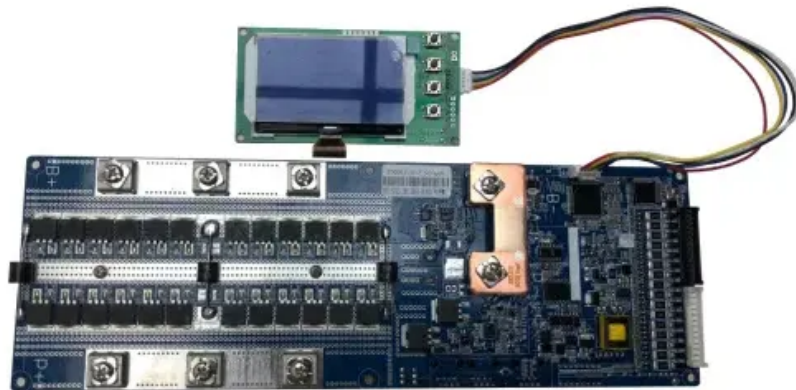

How much does a 40-foot energy storage container for farms cost

How much does a 40-foot energy storage container for farms cost

[Industry Leading 40ft 1MWh 2MWh Air-Cooled](#)

The MateSolar 40ft Air-Cooled Container ESS provides flexible energy storage solutions with capacities ranging from 1MWh to 2MWh. Its modular design