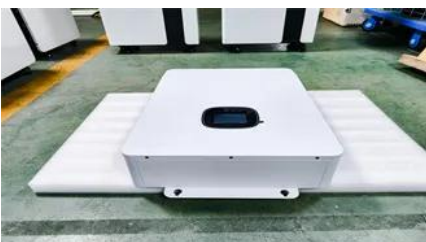

Account help

Get help for the account you use with Microsoft. Find how to set up Microsoft account, protect it, and use it to manage your services and subscriptions.