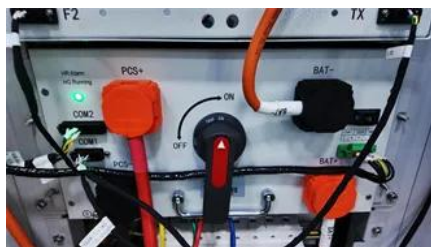

[Introducing multi-model intelligence in Researcher , Microsoft](#)

Today, Researcher-Microsoft 365 Copilot's deep research agent for work-takes a significant step forward. Designed to tackle complex research in the flow of work, Researcher now

Get help for the account you use with Microsoft. Find how to set up Microsoft account, protect it, and use it to manage your services and subscriptions.

[How to find jobs and free training , USAGov](#)

How to find a job These government websites can help you find a job in the private sector and state and federal government jobs.

[Introducing MAI-Transcribe-1, MAI-Voice-1, and MAI-Image-2 in](#)

Voice and speech are rapidly becoming the primary interface for the next generation of AI agents, and building great voice experiences requires models that can both speak and listen with

Government

We have worked to design and build some of the most reliable solar energy systems for communications on the market. Our containerized solutions can be scaled to any power needs, while our battery

HELIOS Solar