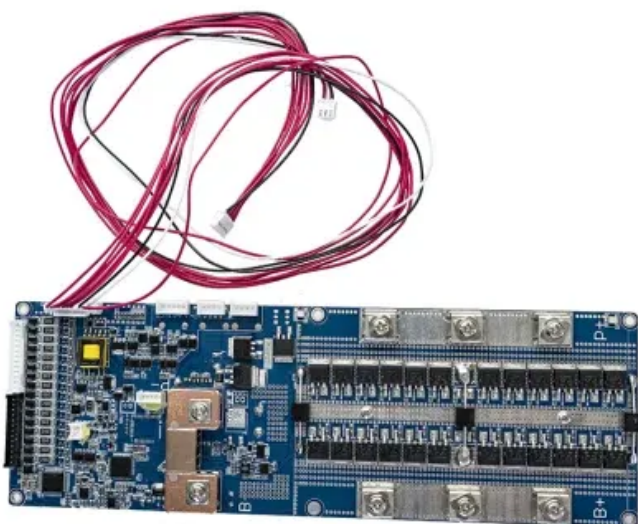

Gitega Off-Grid Solar Container 5MW

Gitega Off-Grid Solar Container 5MW

THE 5 BEST Things to Do in Gitega (2026)

You can even try dancing with them! ? Easy to Visit: It's only 15 minutes from Gitega, political capital. You can go by car or motorbike. Many tourists say it is the best experience in

The Fascinating History of Gitega - From Royal Roots to Political Capital

Gitega, the political capital of Burundi, is a city where royal heritage, colonial legacies, and modern governance converge. Nestled in the country's central plateau, Gitega is more than just

[Gitega , Burundi Capital, Population, Map, & History , Britannica](#)

Gitega is a town in central Burundi that serves as the country's political capital. It is also a center for culture, religion, and education.

[GITEGA ENERGY STORAGE CONTAINER POWER STATION](#)

The container is equipped with foldable high-

efficiency solar panels, holding 168-336 panels that deliver 50-168 kWp of power. It is the perfect alternative to unstable grid power and diesel generators,