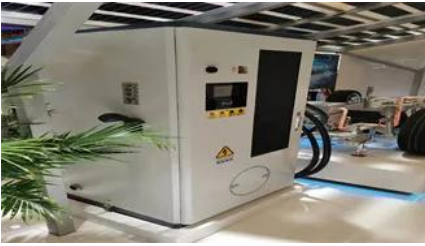

They were well fixed for food. [=they had a good supply of food] How are you fixed for money? [=do you have enough money?] He's fixed for life. [=he has enough money to live comfortably for the rest of

Contact Us

For catalog requests, pricing, or partnerships, please visit:
<https://european-startups.eu>