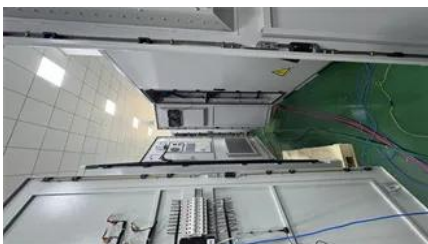

[Fixed - We Fix WordPress Problems, WordPress Maintenance](#)

WordPress problems and technical issues fixed by qualified developers. WordPress Maintenance, Security & Hosting. Developers available 24/7.